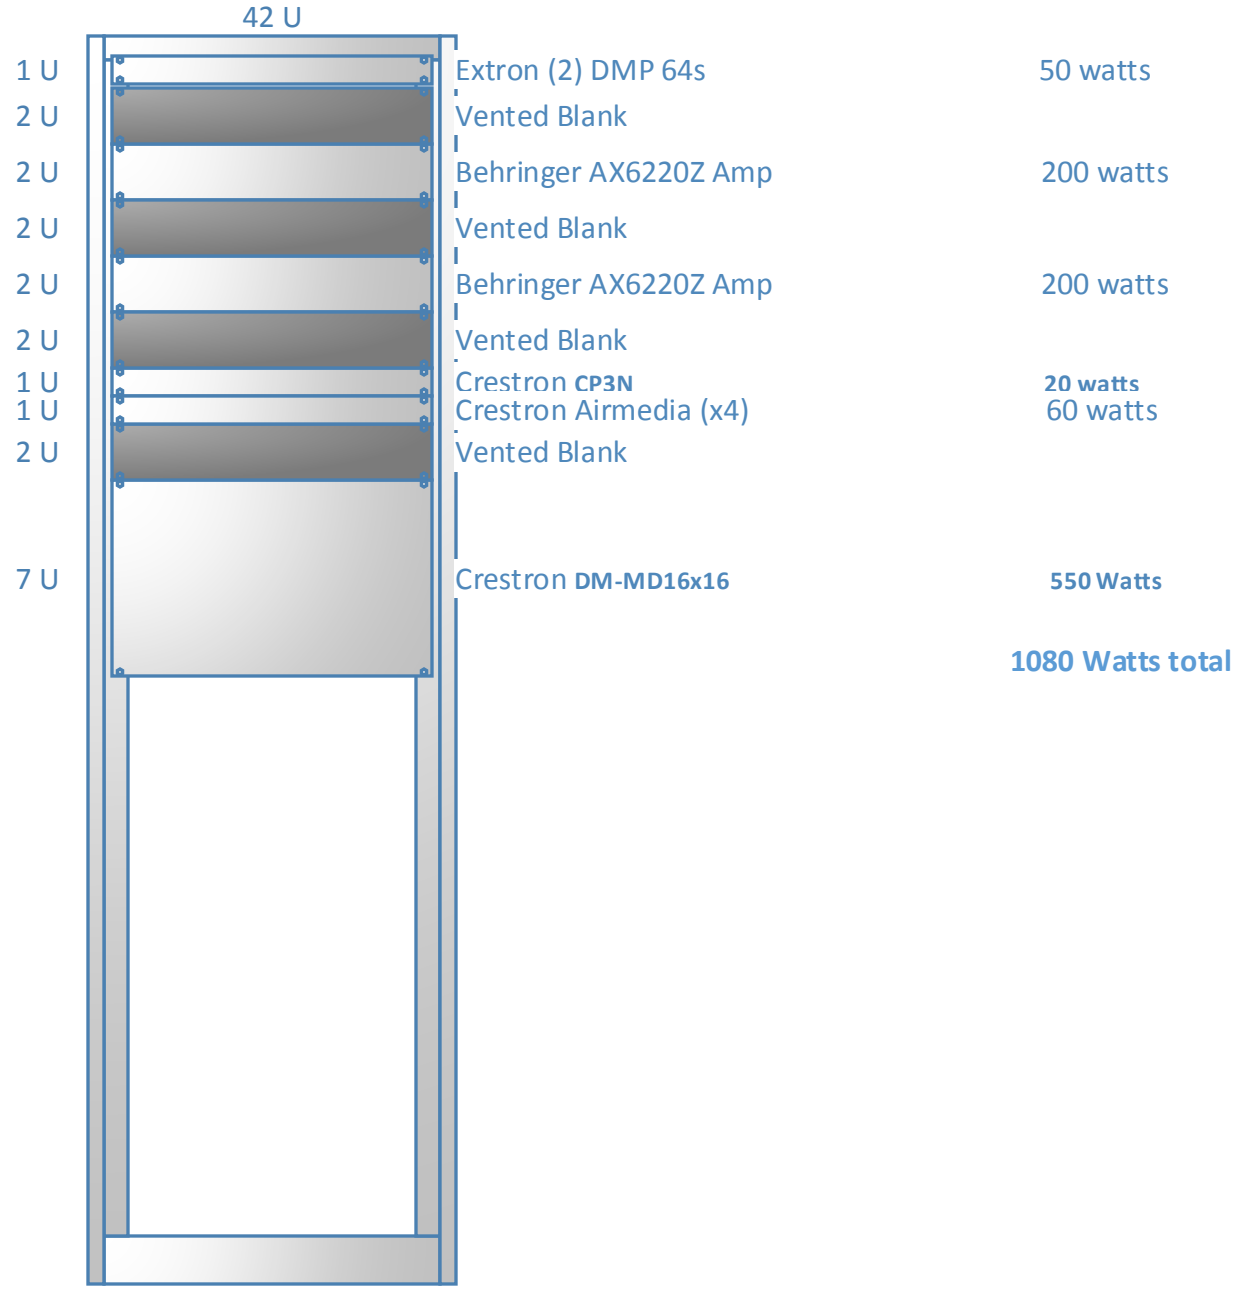

# HES Lectern Sources

Lectern Room 108

Lectern Room 109

# HES Matrix Switcher I/O