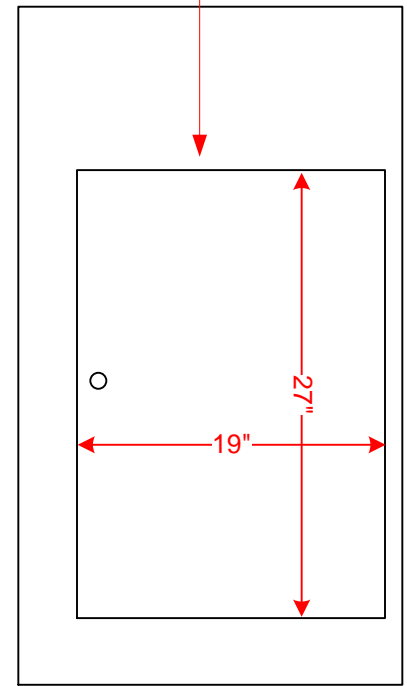

FLUSH ACCESS DOOR  
FIT INTO INTERIOR OPENING  
#415 KEY LOCK ONLY - NO HANDLE

**REAR**

Drawing: SMALL CLASSROOM PODIUM	By: DJ	Page: 2 OF 4
File: SMALL_PODIUM2	REV: 5-24-06	